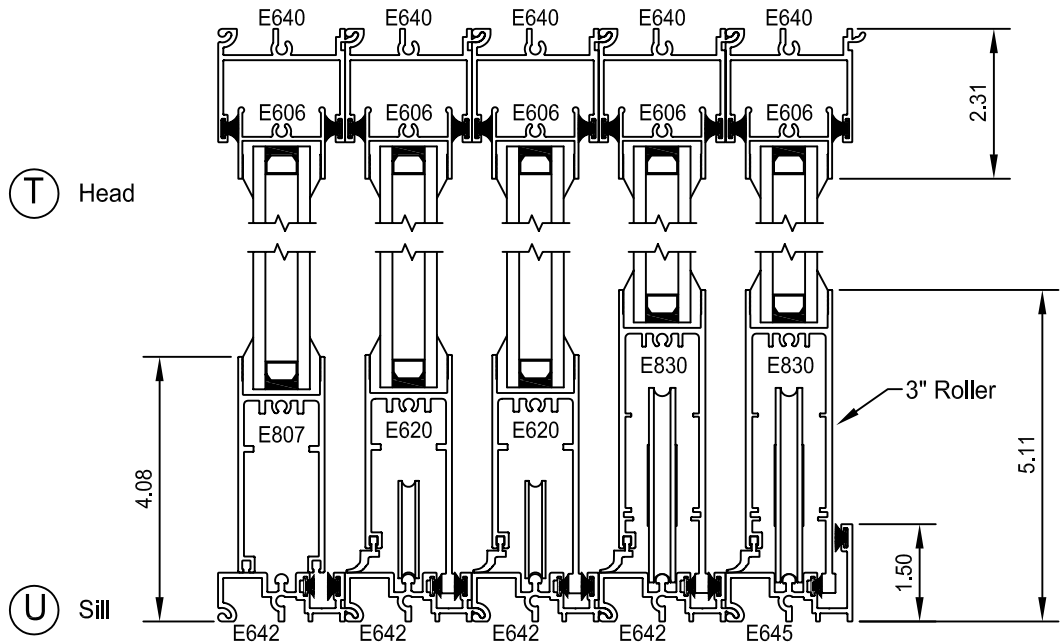

Q Lock Jamb

R Interlocks

S Fixed Jamb

Sections

Medium Stile Option

For alternative Sill profiles see page 8.

T Head

U Sill

Sections

Optional 3" Monster Roller

Series 600 Multi-Slide Door ~ 4XO

5621 S. 25th Street Phoenix, AZ 85040 (602) 268-1300

Scale: 1" = 3"

060107