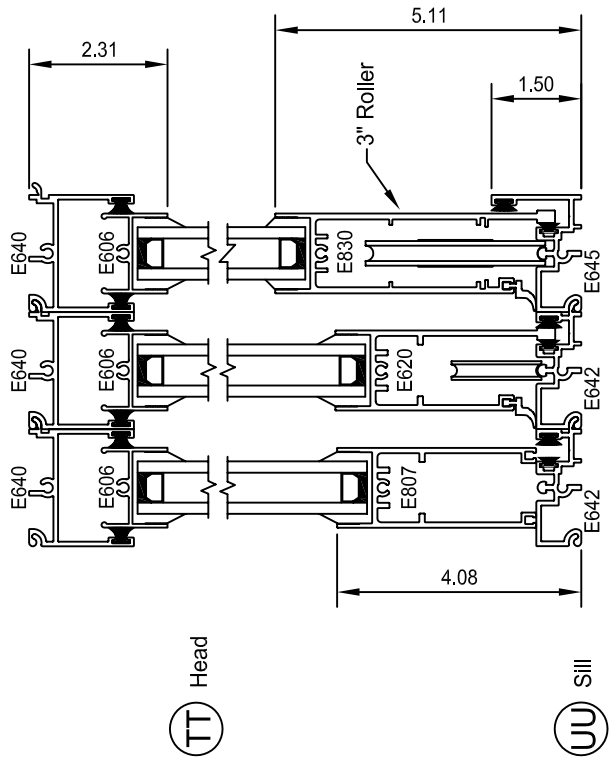

Sections

Medium Stile Option

For alternative Sill profiles see page 8.

5621 S. 25th Street
Phoenix, AZ 85040

Series 600 Multi-Slide Door ~ 04X0

Scale: 1" = 3.250"

060107

Sections

Optional 3" Monster Roller