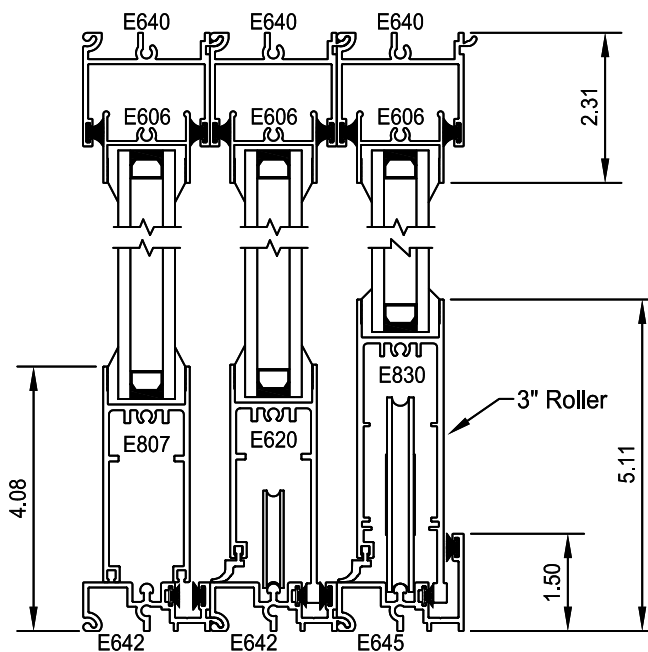

(F) Lock Jamb

(G) Interlocks

(H) Fixed Jamb

Sections

Narrow Stile Option

For Heavy Duty Options
and alternative Sill profiles
see page 7 & 8.

(J) Head

(K) Sill

Sections

Optional 3" Monster Roller

5621 S. 25th Street Phoenix, AZ 85040 (602) 268-1300

Series 600
Multi-Slide Door ~ 2XO

Scale: 1" = 3"

060107