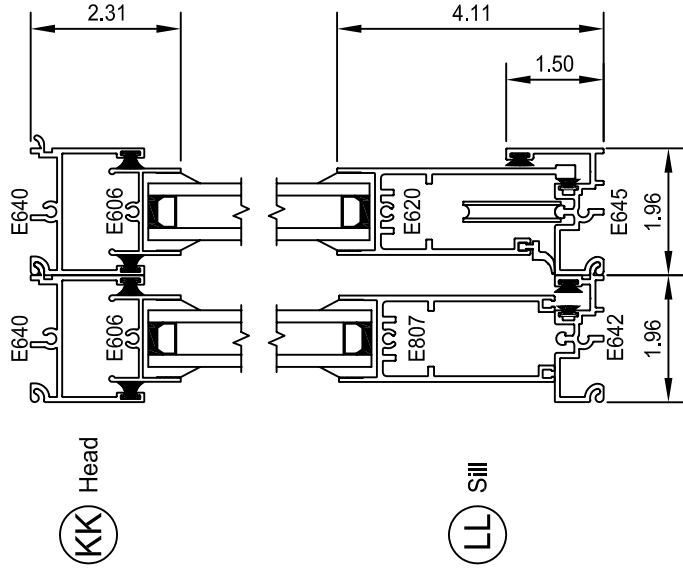

For alternative Sill profiles see page 8.