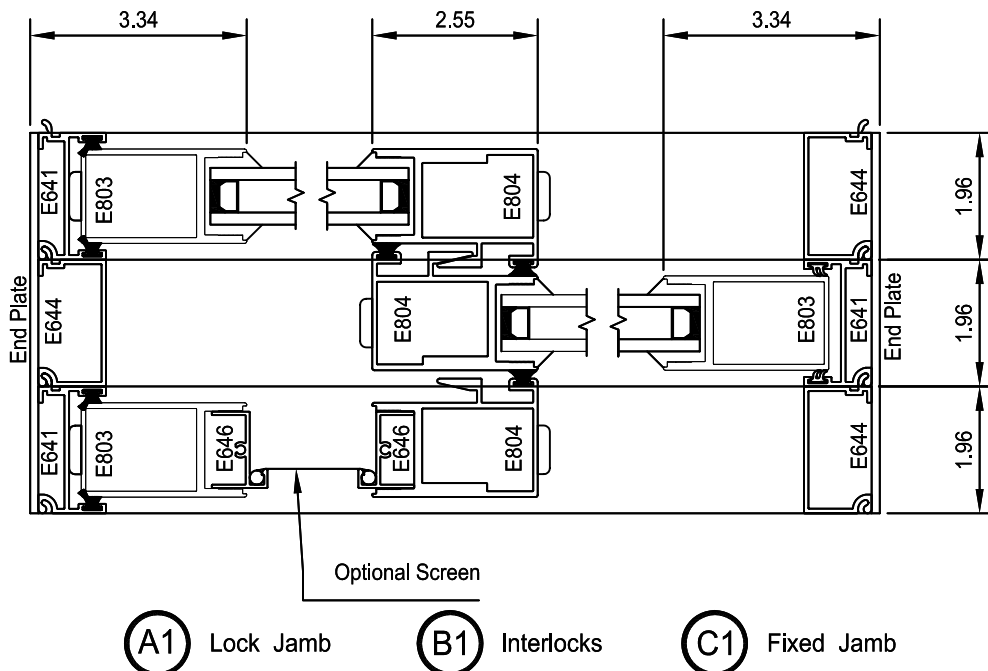

Sections

NARROW STILE OPTION

Sections

MEDIUM STILE OPTION

5621 S. 25th Street Phoenix, AZ 85040 (602) 268-1300

Series 600 Multi-Slide Door ~ 1X0

Scale: 1" = 3"

060107